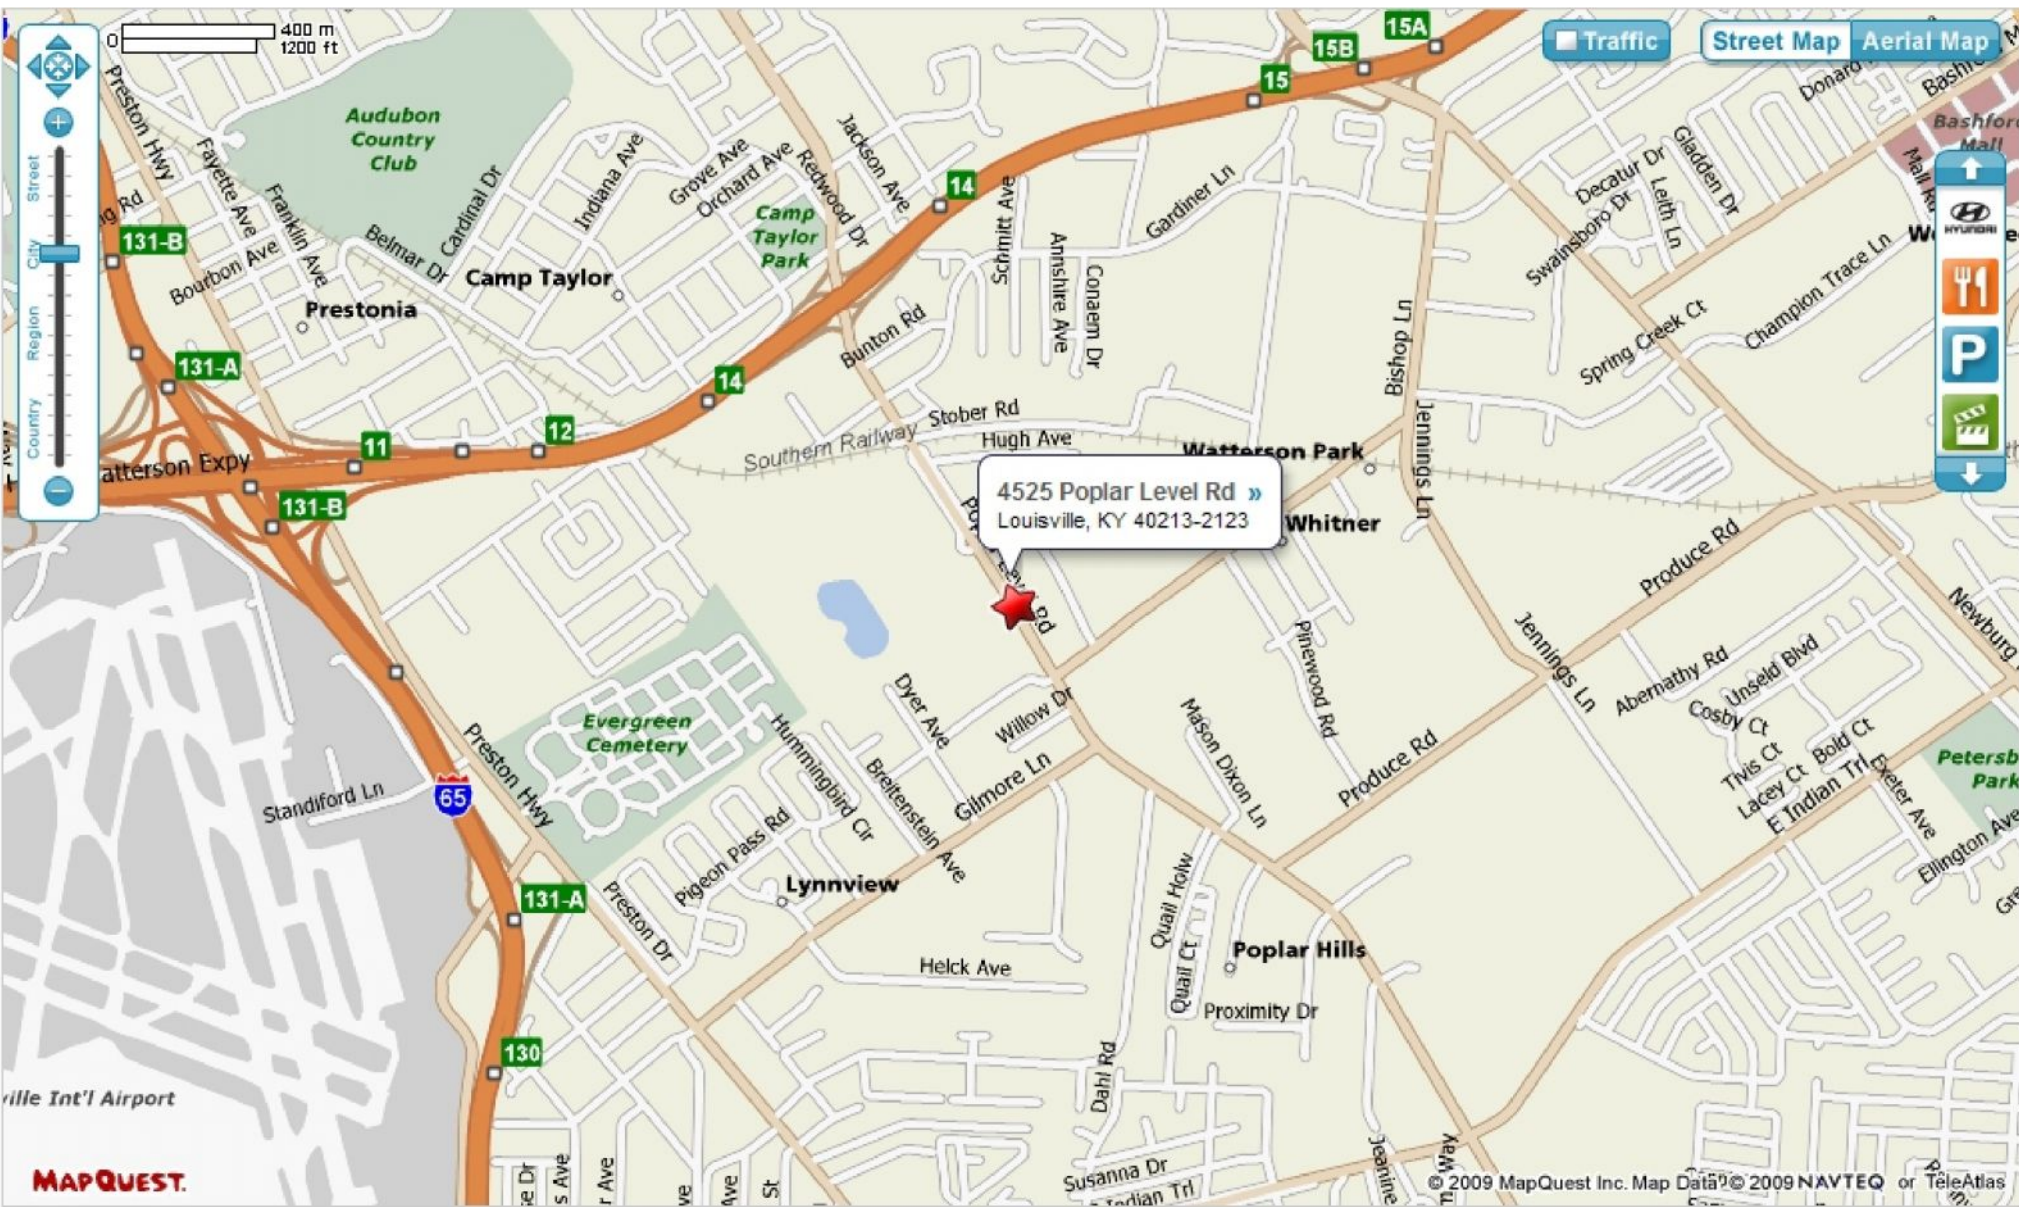

Map navigation controls including a compass, a zoom slider, and a vertical zoom wheel with labels for Country, Region, City, and Street.

400 m
1200 ft

Traffic Street Map Aerial Map

Vertical sidebar with navigation icons: Home, Back, Forward, Search, and a red star icon.

4525 Poplar Level Rd »
Louisville, KY 40213-2123

MAPQUEST.

© 2009 MapQuest Inc. Map Data © 2009 NAVTEQ or TeleAtlas